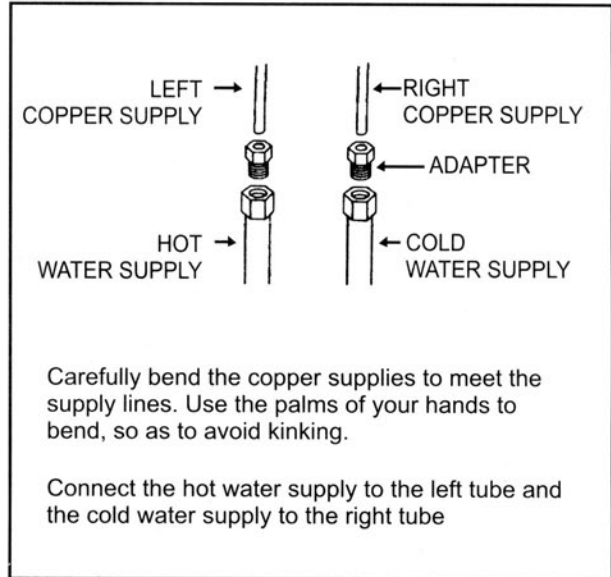

DOMINION FAUCETS

Installation Instructions Two Handle Bar Faucet 4" Center Set

STEP 1

STEP 2

STEP 3