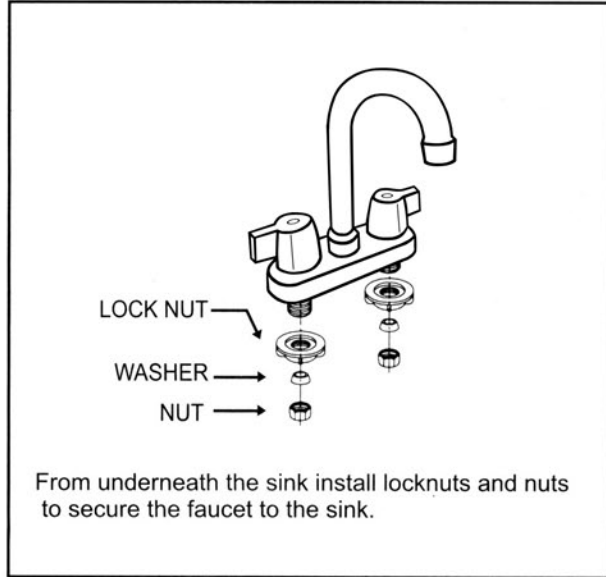

DOMINION FAUCETS

Installation Instructions Two Handle Bar Faucet 4" Center Set

STEP 1