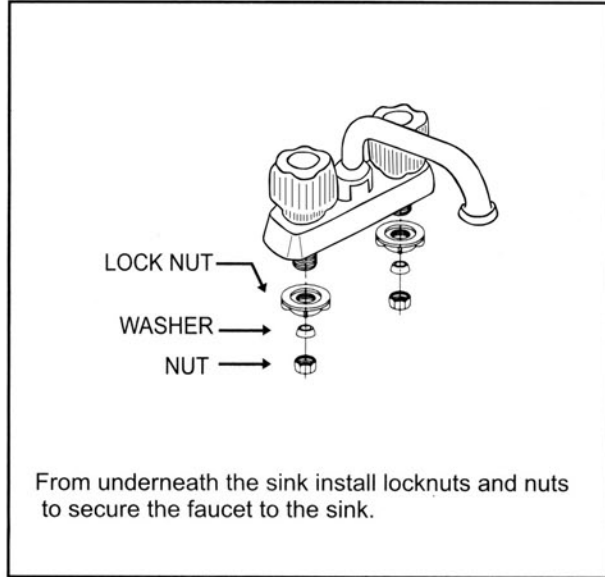

DOMINION FAUCETS

Installation Instructions Two Handle Laundry Tray Faucet 4" Center Set

STEP1

STEP2

STEP3