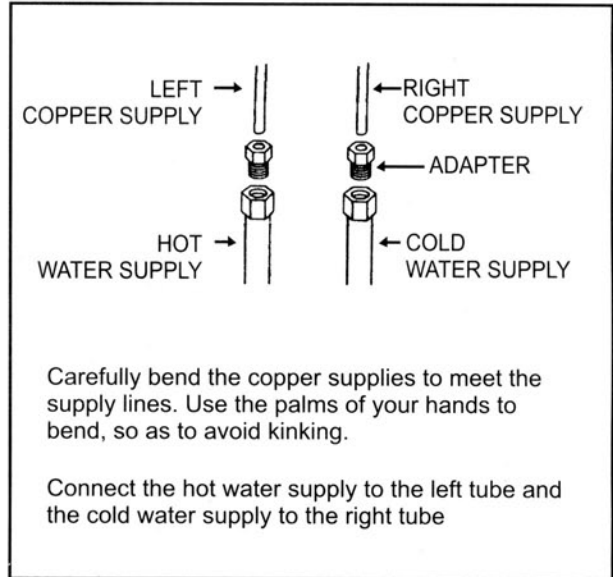

DOMINION FAUCETS

Installation Instructions Two Handle Laundry Tray Faucet 4" Center Set

STEP1

STEP2

STEP3